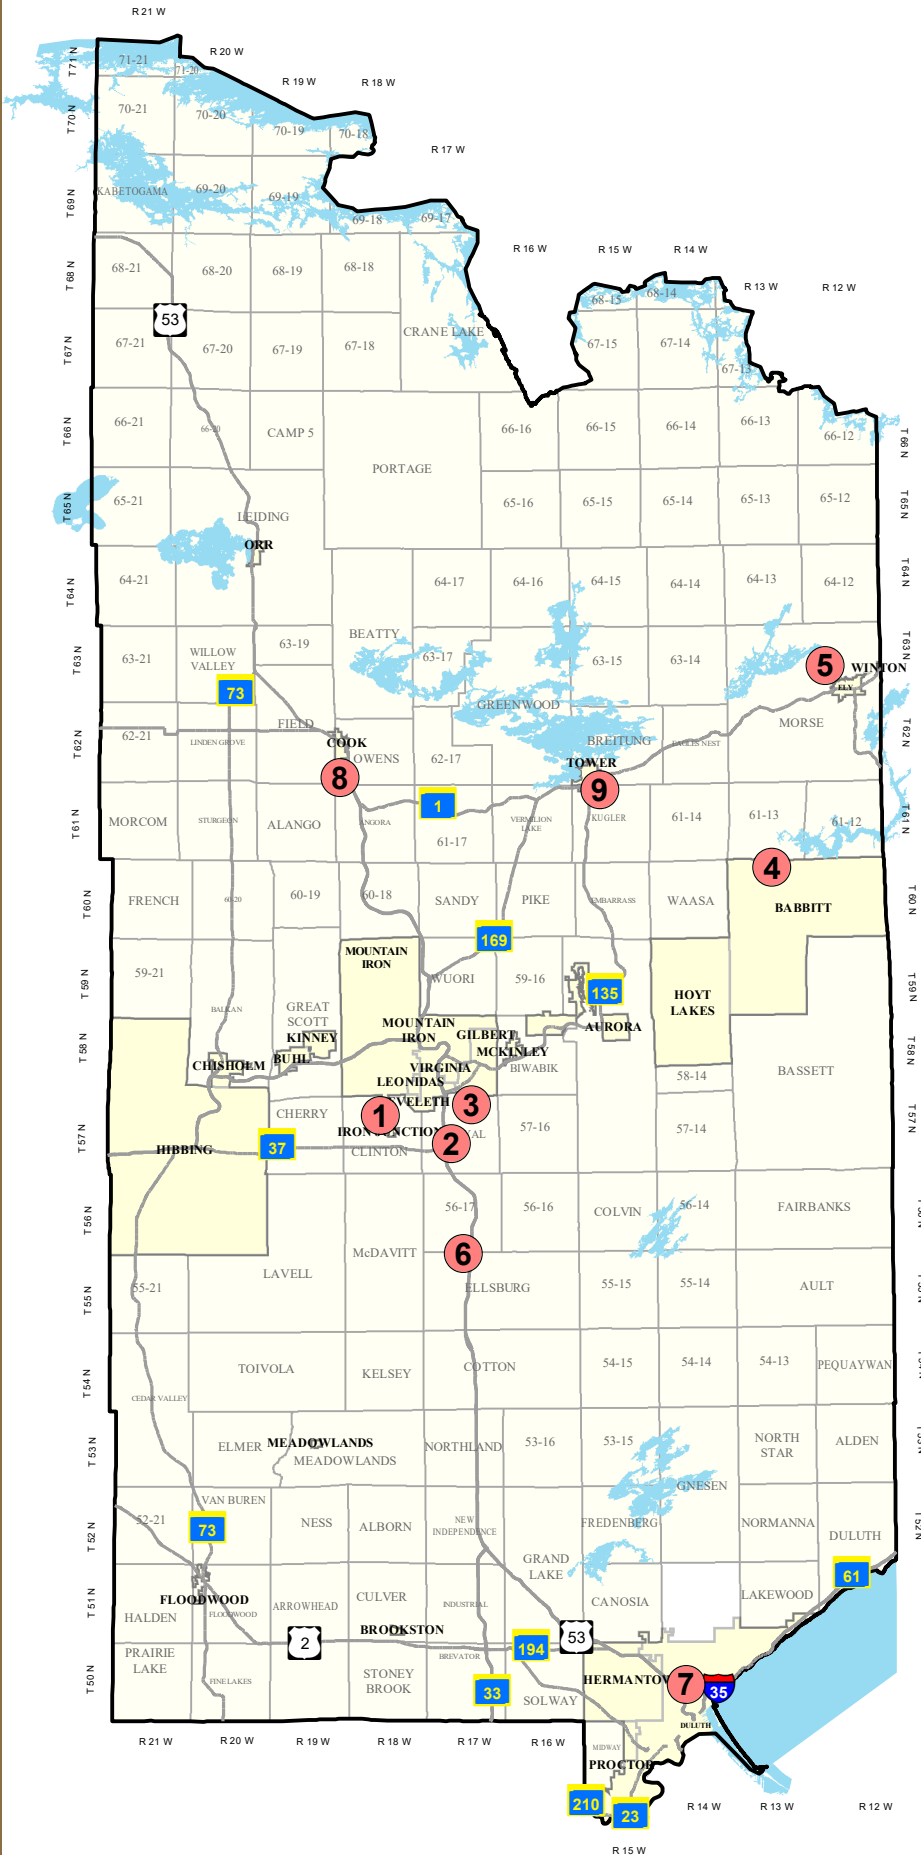

# Planning Commission (PC) Members

## St. Louis County

● 2023 PC Member Locations

- 1 - Diana Werschay
- 2 - Commissioner Keith Nelson
- 3 - Tom Coombe
- 4 - Andrea Zupancich
- 5 - Ross Petersen
- 6 - James (Pat) McKenzie
- 7 - Steve Filipovich
- 8 - Daniel Manick
- 9 - David Pollock

This is a compilation of records as they appear in the Saint Louis County Offices affecting the area shown. This drawing is to be used only for reference purposes and the County is not responsible for any inaccuracies herein contained.