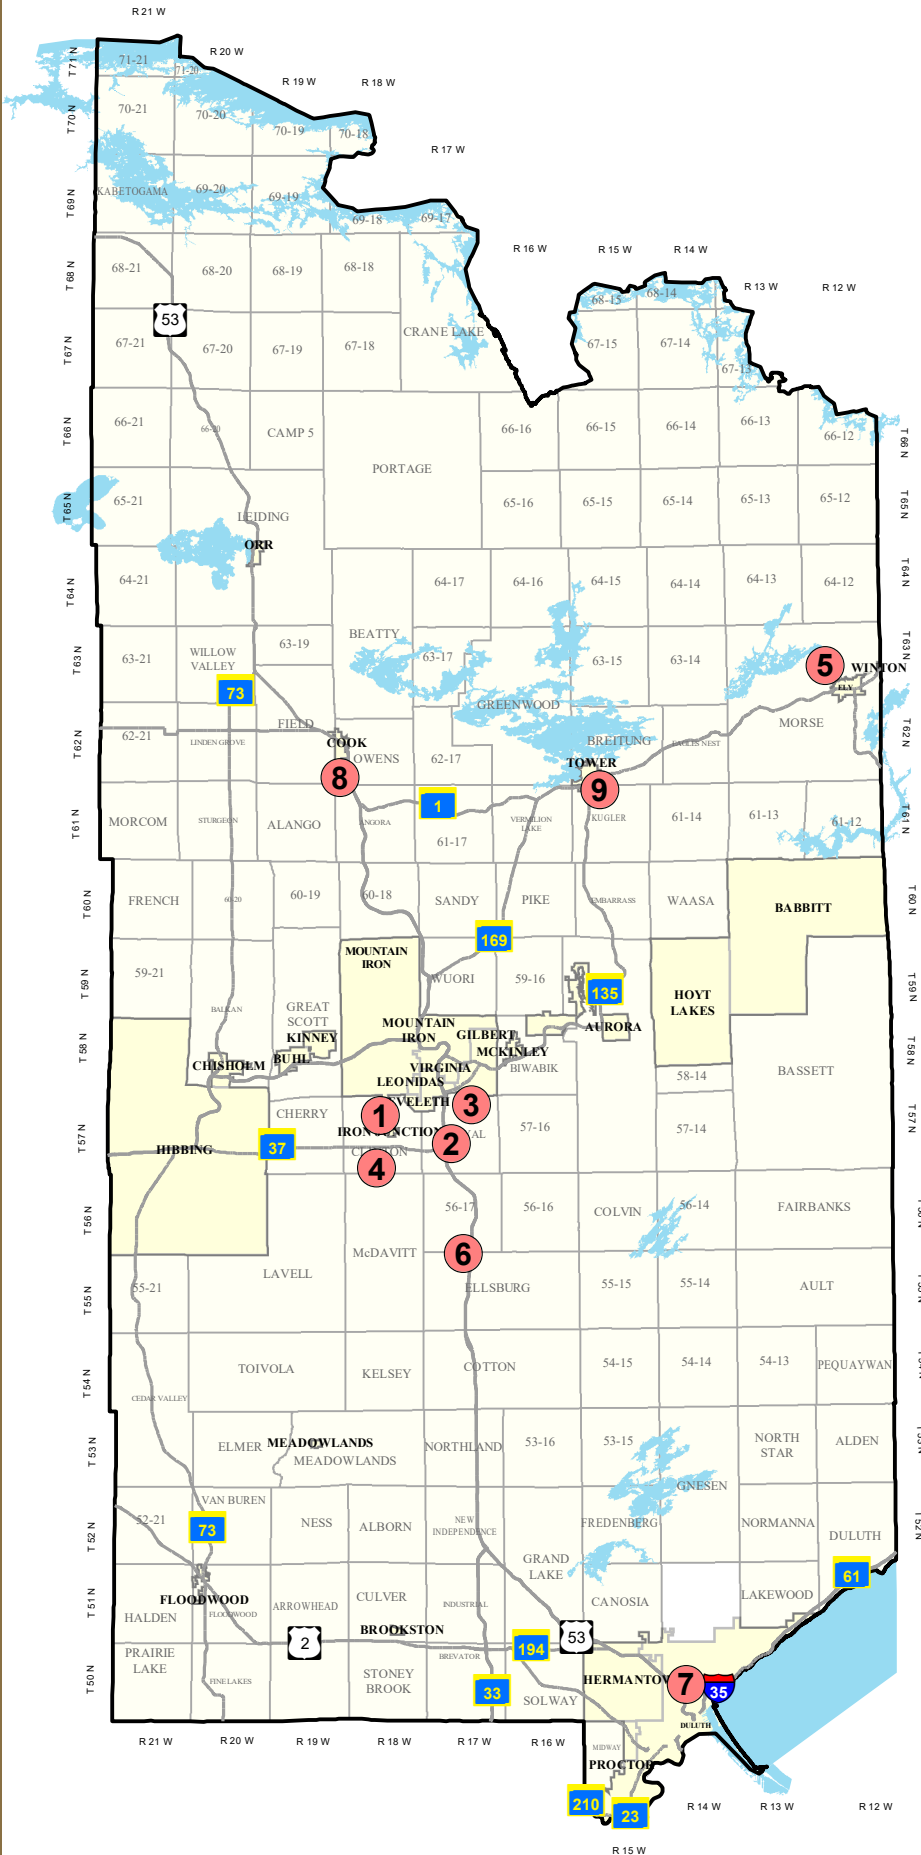

Planning Commission (PC) Members

St. Louis County

● 2023 PC Member Locations

- 1 - Diana Werschay
- 2 - Commissioner Keith Nelson
- 3 - Tom Coombe
- 4 - Raymond Svatos
- 5 - Ross Petersen
- 6 - James (Pat) McKenzie
- 7 - Steve Filipovich
- 8 - Daniel Manick
- 9 - David Pollock

Prepared By: **Planning & Community Development Department**
 Planning & Community Development
 (218) 749-7103
www.stlouiscountymn.gov

Map Created: 5/17/2023

Disclaimer
 This is a compilation of records as they appear in the Saint Louis County Offices affecting the area shown. This drawing is to be used only for reference purposes and the County is not responsible for any inaccuracies herein contained.